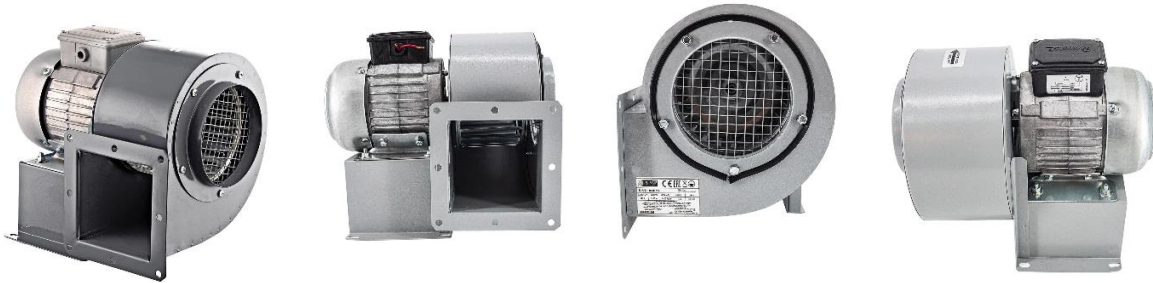

Buran 200 4K M L

Tekening

BURAN-200

Technische gegevens en grafiek

Article	BURAN 200 4K M L
Trade marks	ERA PRO
Material	Steel
Color	Grey
Protection class	IP 44
Height, mm	325
Width, mm	345
General depth, mm	290
Performance, M3 / H	950
Noise level, DB (A)	45
Power consumption, w	300
Pressure, PA	700
Voltage, V.	220
Accommodation	Wall-ground
Working mechanism	Radial
Principle of ventilation	Supply and exhaust
Control	Mechanical