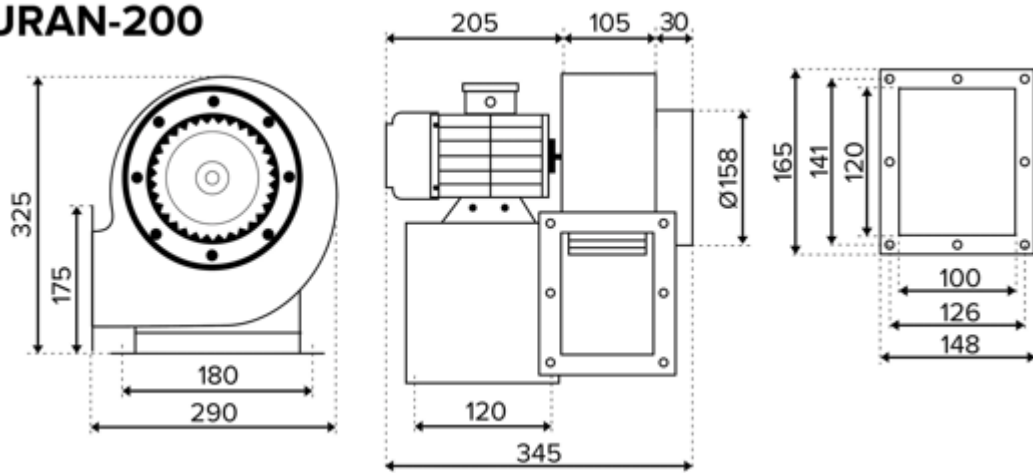

Buran 200 4K M L

Tekening

BURAN-200

Technische gegevens en grafiek

Article	BURAN 200 4K M L
Trade marks	ERA PRO
Material	Steel
Color	Grey
Protection class	IP 44
Height, mm	325
Width, mm	345
General depth, mm	290
Performance, M3 / H	950
Noise level, DB (A)	45
Power consumption, w	300
Pressure, PA	700
Voltage, V.	220
Accommodation	Wall-ground
Working mechanism	Radial
Principle of ventilation	Supply and exhaust
Control	Mechanical