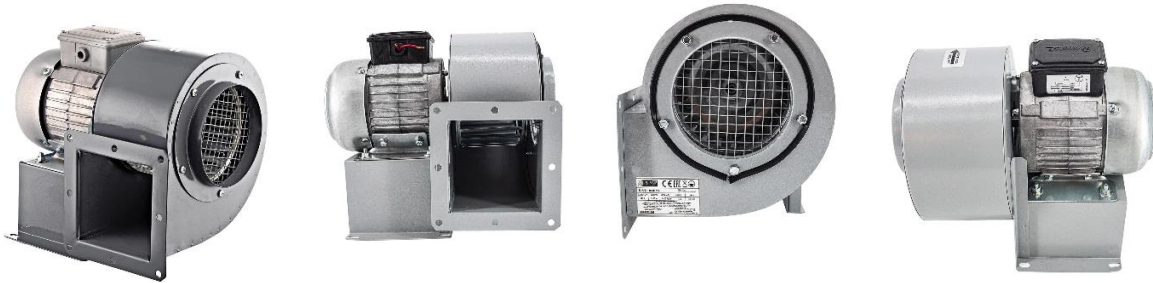

Buran 140 4K M L

Tekening

BURAN-140

Technische gegevens en grafiek

Article	BURAN 140 4K M L
Trade marks	ERA PRO
Material	Steel
Color	Grey
Protection class	IP 44
Height, mm	275
Width, mm	315
General depth, mm	233
Performance, M3 / H	600
Noise level, DB (A)	43
Power consumption, w	300
Pressure, PA	450
Voltage, V.	220
Accommodation	Wall-ground
Working mechanism	Radial
Principle of ventilation	Supply and exhaust
Control	Mechanical