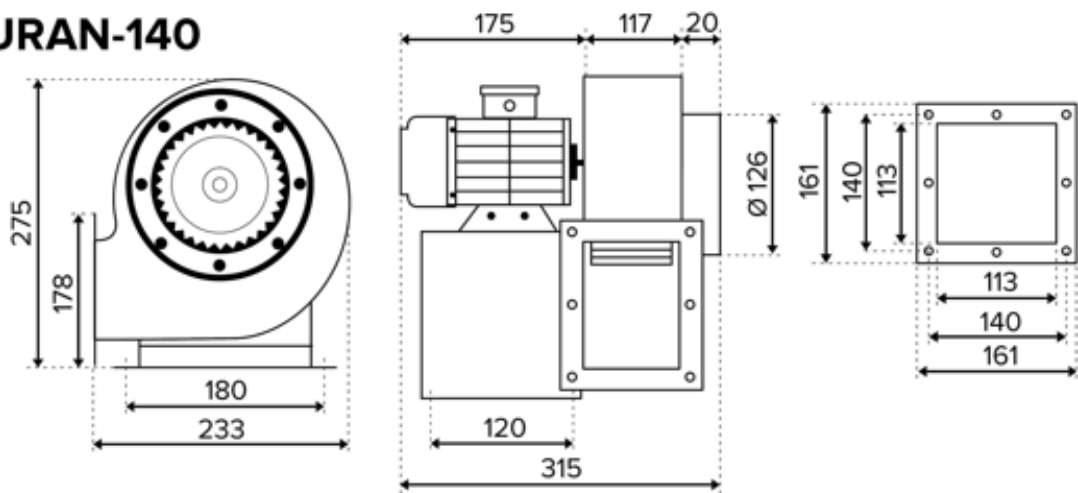

Buran 140 4K M L

Tekening

BURAN-140

Technische gegevens en grafiek

Article	BURAN 140 4K M L
Trade marks	ERA PRO
Material	Steel
Color	Grey
Protection class	IP 44
Height, mm	275
Width, mm	315
General depth, mm	233
Performance, M3 / H	600
Noise level, DB (A)	43
Power consumption, w	300
Pressure, PA	450
Voltage, V.	220
Accommodation	Wall-ground
Working mechanism	Radial
Principle of ventilation	Supply and exhaust
Control	Mechanical